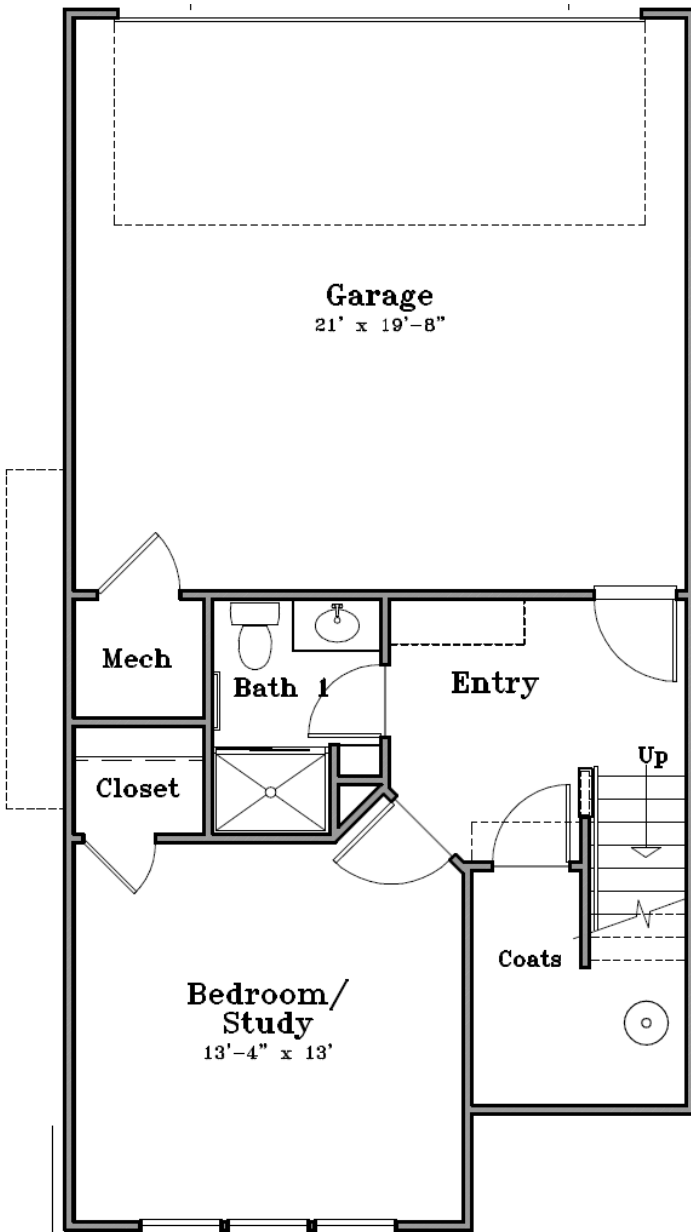

The Regents at Old Mill Village

Yates Mill

First Floor

Second Floor

Third Floor

Alternate Third Floor

Square Footage: 2149

For more details contact:
Joelle Edwards at (919) 393-1997