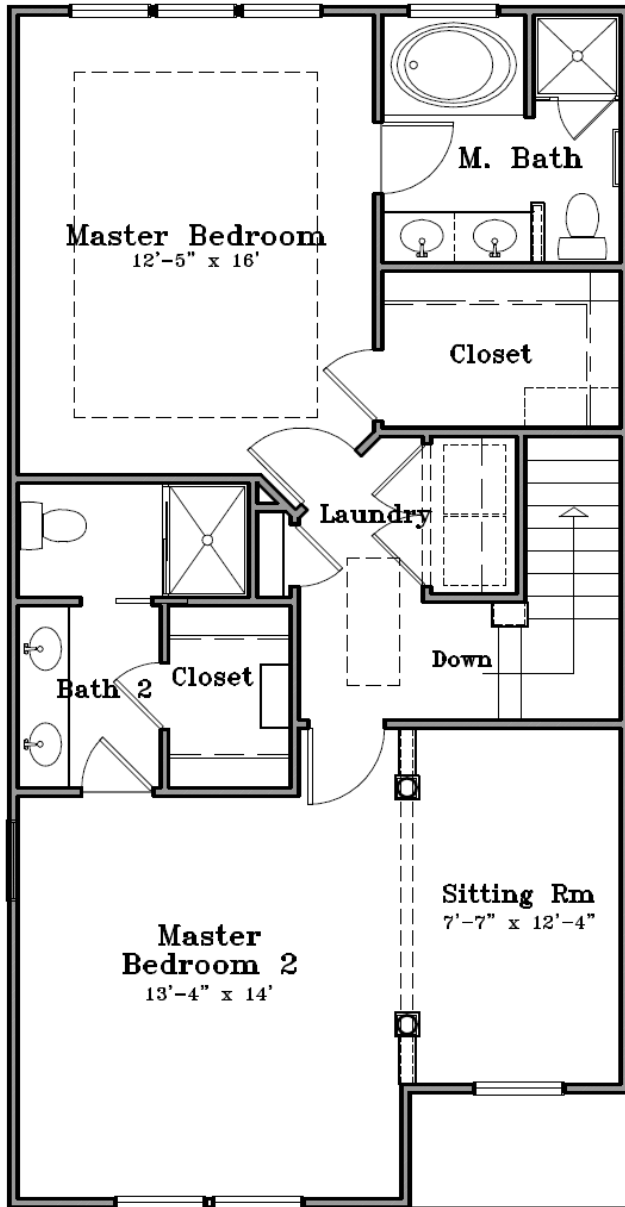

The Regents at Old Mill Village

Yates Mill

First Floor

Second Floor

Third Floor

Alternate Third Floor

Square Footage: 2149

For more details contact:
Joelle Edwards at (919) 393-1997