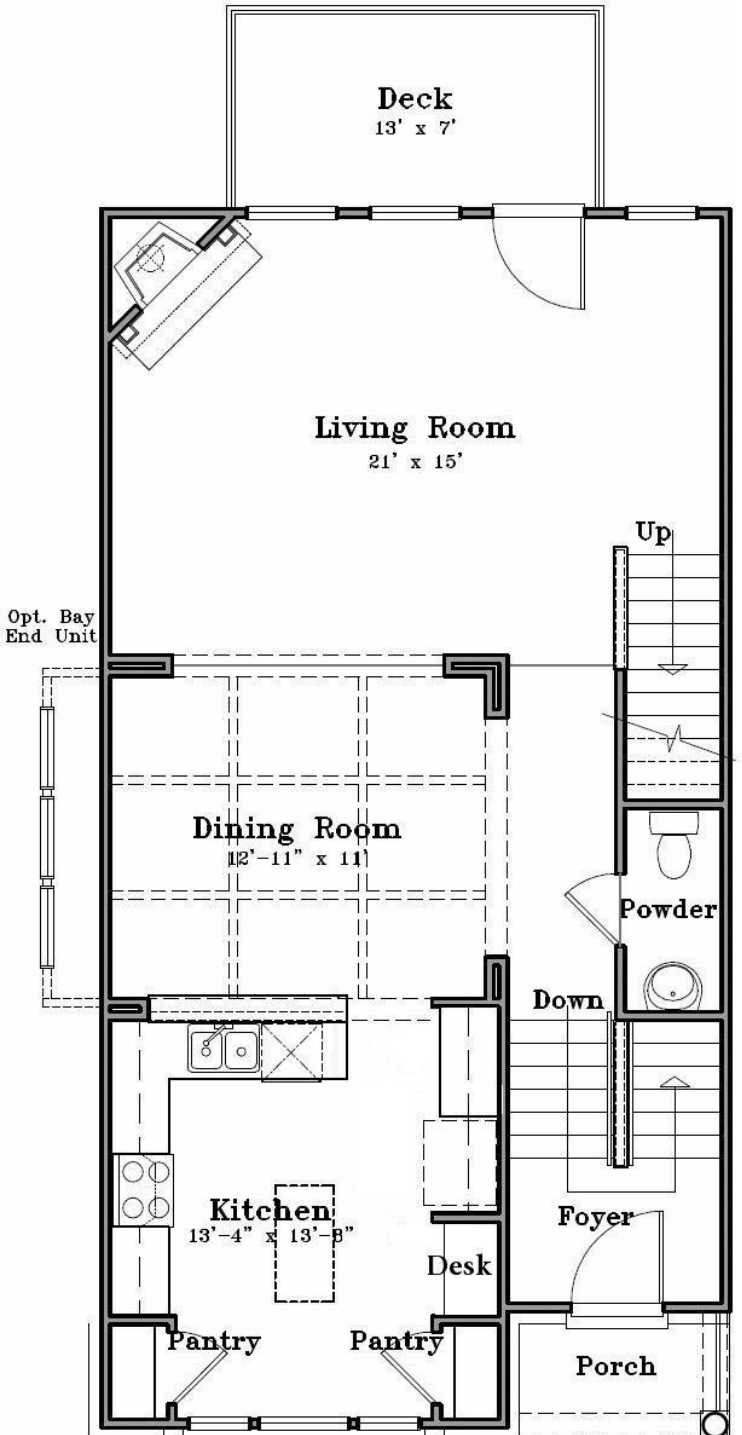

The Regents at Old Mill Village

Yates Mill

First Floor

Second Floor

Third Floor

Alternate Third Floor

Square Footage: 2149

For more details contact:
Joelle Edwards at (919) 393-1997