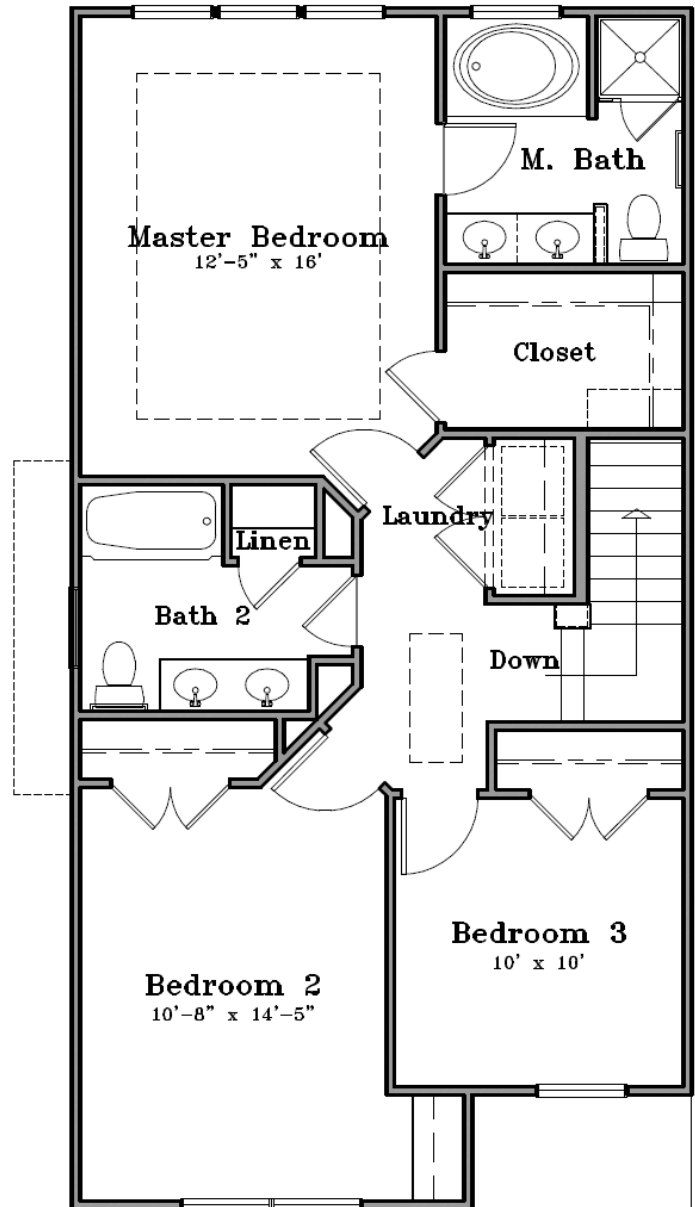

The Regents at Old Mill Village

Yates Mill

First Floor

Second Floor

Third Floor

Alternate Third Floor

Square Footage: 2149

For more details contact:
Joelle Edwards at (919) 393-1997