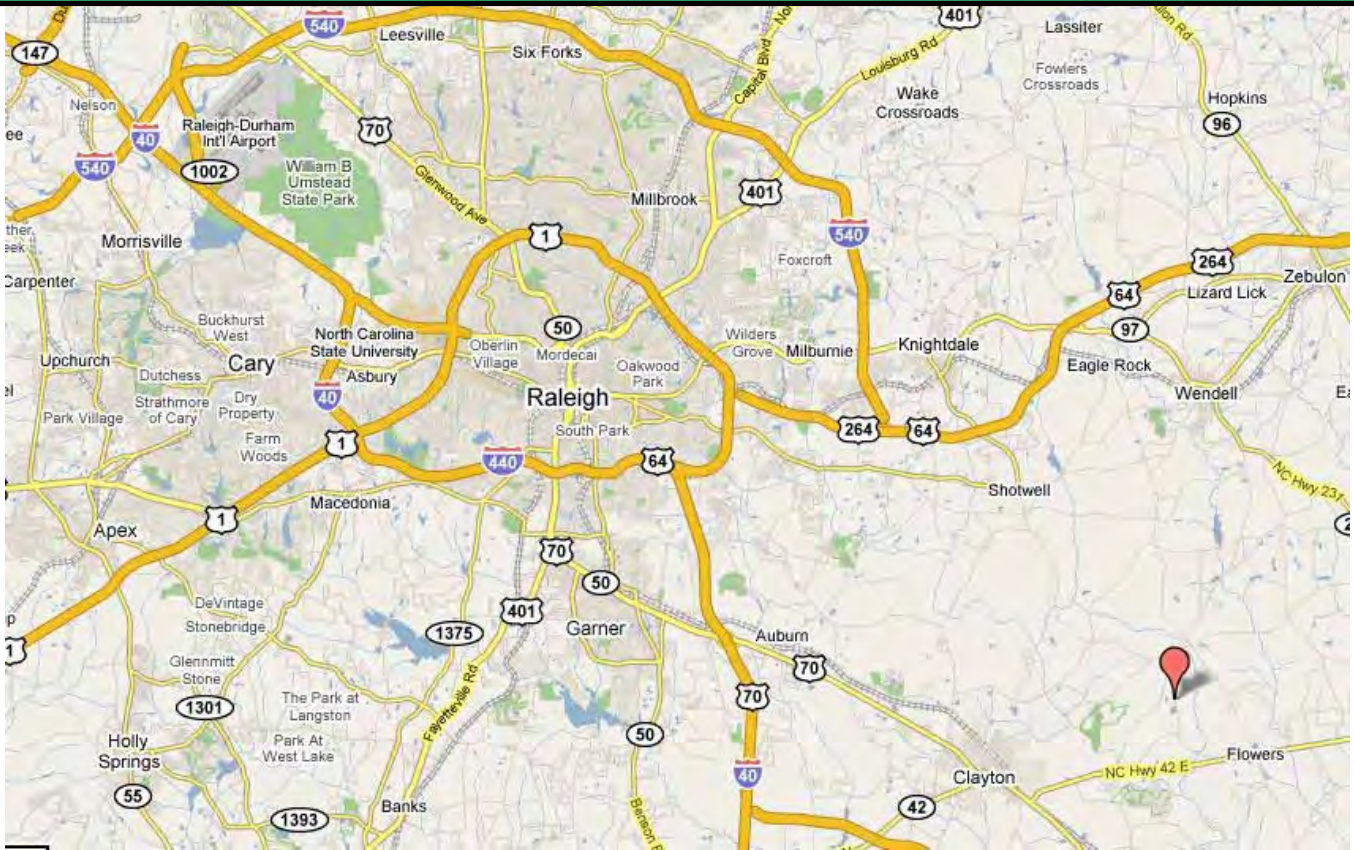

LOCATION

From Raleigh and I-40

Take Exit 306 to Hwy 70 East
Travel 8 miles to Hwy 42 East, turn left
Proceed approximately 3 miles
Turn left onto Neuse River Parkway
Continue approximately 2 miles
Turn right onto Cottage Drive

From North Raleigh

Take 1-540 East to Hwy 64 East
Take the Smithfield Road exit, turn right
Travel to dead end, turn left on Covered Bridge Rd
Turn right on South Murphrey Rd at the Water Tower
Continue to North Farm Cottage's Cottage Dr on left